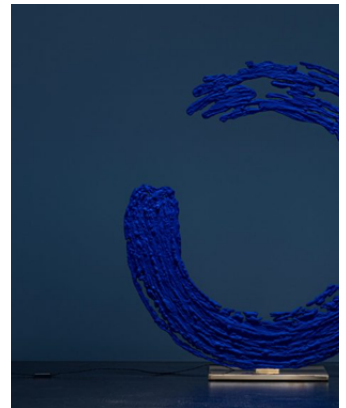

collections-for-every-season/)

4. **Luxurious lamp collection by Luxaddi (<https://www.acedesignsense.com/luxurious-lamp-collection-by-luxaddi/>)**

TAGS: LIGHTING ([HTTPS://WWW.ACEDESIGNSENSE.COM/TAG/LIGHTING/](https://www.acedesignsense.com/tag/lighting/))

PREVIOUS

Etienne Bergere armchair by Source Unlimited
(<https://www.acedesignsense.com/etienne-bergere-armchair-by-source-unlimited/>)

NEXT

White Hanger's timeless elegance
(<https://www.acedesignsense.com/hangers-timeless-elegance/>)

RELATED POSTS

Classic light collections season
(<https://www.acedesignsense.com/classic-light-collections-f>)

LEAVE YOUR COMMENT