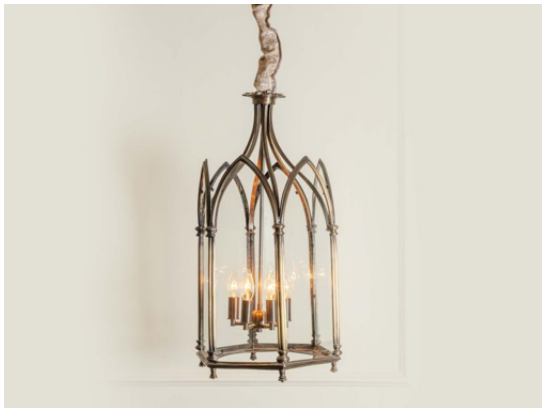

collections-for-every-season/)

4. **Luxurious lamp collection by Luxaddi (<https://www.acedesignsense.com/luxurious-lamp-collection-by-luxaddi/>)**

TAGS: LIGHTING ([HTTPS://WWW.ACEDESIGNSENSE.COM/TAG/LIGHTING/](https://www.acedesignsense.com/tag/lighting/))

PREVIOUS

Etienne Bergere armchair by Source Unlimited
(<https://www.acedesignsense.com/etienne-bergere-armchair-by-source-unlimited/>)

NEXT

White Hanger's timeless elegance
(<https://www.acedesignsense.com/hangers-timeless-elegance/>)

RELATED POSTS

Classic light collections season
(<https://www.acedesignsense.com/classic-light-collections-f>)

LEAVE YOUR COMMENT